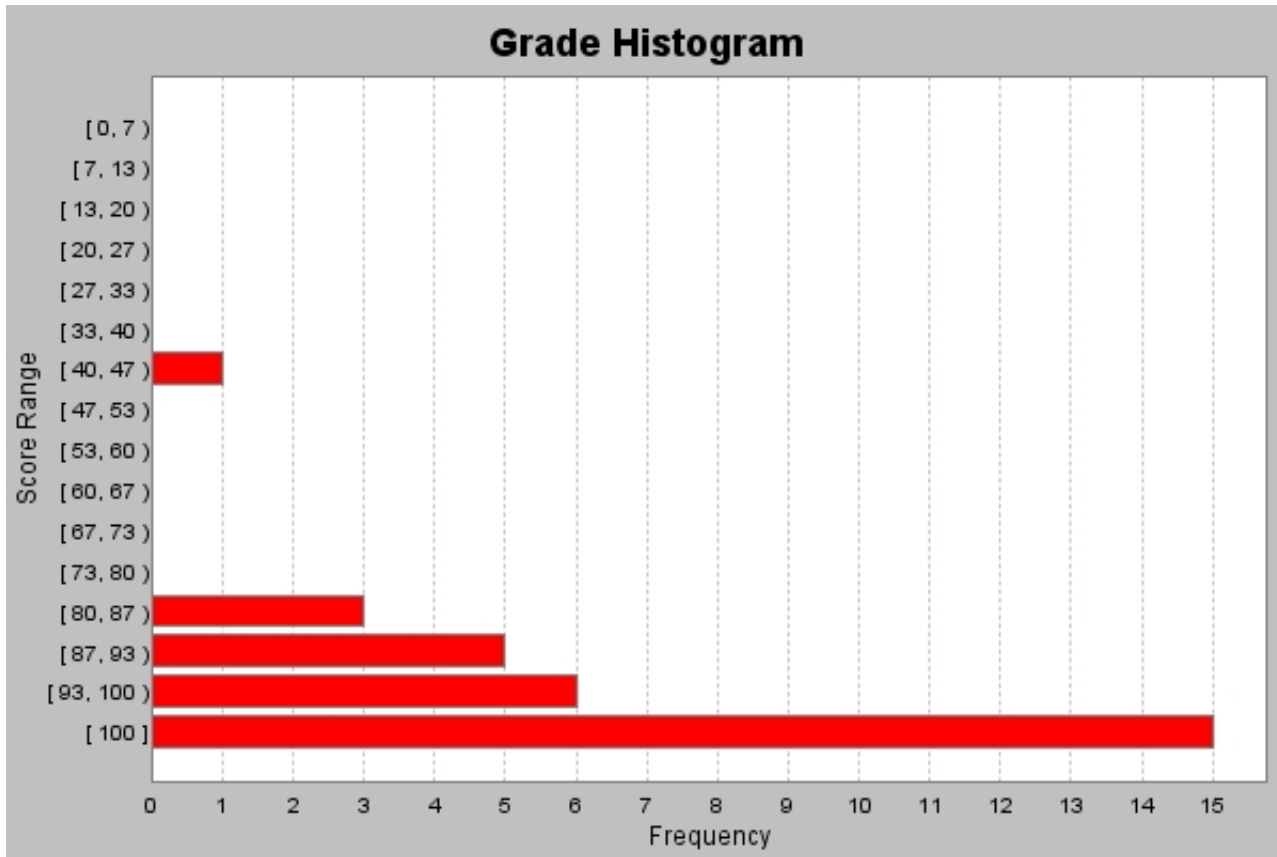

Column Statistics for: HW4

Count:	30
Average:	94.2
Median:	98.5
Maximum:	100.0
Minimum:	42.0
Standard Deviation:	11.20

Hide Histogram

Fewer Bars

More Bars

OK